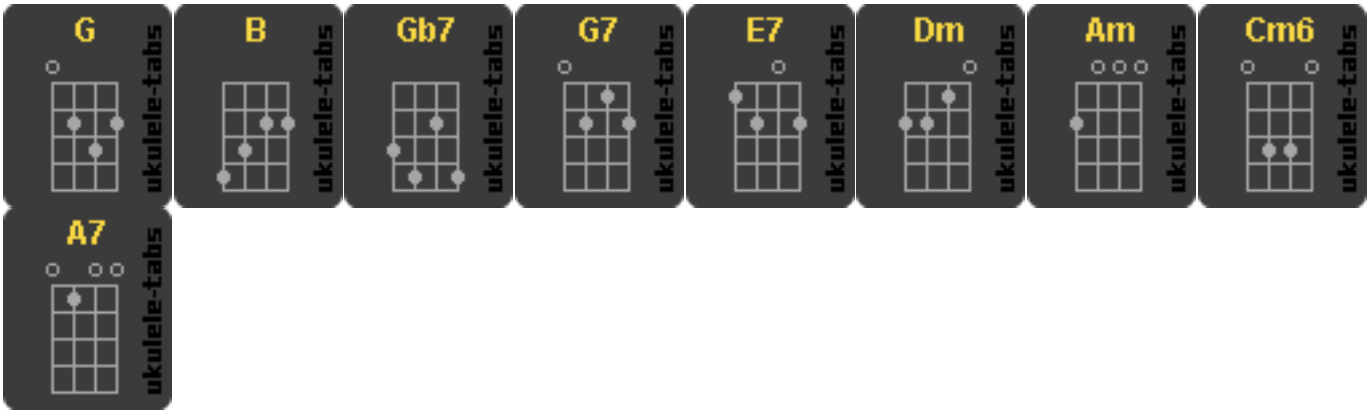

Always

Written by Irving Berlin

G

I'll be loving you always

D7 G

With a love that's true always

B

When the things you've planned, need a helping hand

Gb7 B D7

I will understand always, always

G G7

Days may not be fair always

E7 Dm Am

That's when I'll be there, always

Cm6 G A7

Not for just an hour, not for just a day