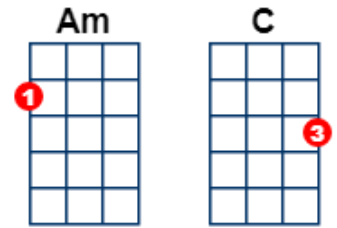

# I Won't Back Down

Tom Petty

Tom Petty: <https://www.youtube.com/watch?v=nUTXb-ga1fo>

Well I [Am] won't [G] back [C] down,  
no I [Am] won't [G] back [C] down  
You can [Am] stand me [G] up at the [F] gates of hell  
But I [Am] won't [G] back [C] down

Gonna [Am] stand [G] my [C] ground,  
won't be [Am] turned [G] a-[C]round  
And I'll [Am] keep this [G] world from [F] draggin' me down  
Gonna [Am] stand [G] my [C] ground  
and I [Am] won't [G] back [C] down  
[F] [C]

[F] Hee[C]ey ba[G]by, [C] there [F] ain't no easy way [G] out  
[F] hee[C] ey [G] I will [Am] stand [G] my [C] ground  
and I [Am] won't [G] back down

Well I [Am] know [G] what's [C] right I got [Am] just [G] one [C] life  
In a [Am] world that [G] keeps on [F] pushin' me around  
But I'll [Am] stand [G] my [C] ground and I [Am] won't [G] back [C] down