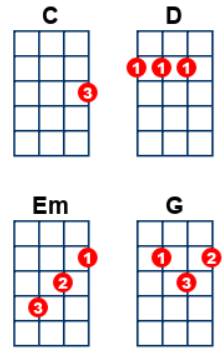

I Won't Back Down

artist: Tom Petty , writer: Tom Petty and Jeff Lynne

Tom Petty: <https://www.youtube.com/watch?v=nUTXb-ga1fo> - Capo on 1st fret

Well I [Em] won't [D] back [G] down,
no I [Em] won't [D] back [G] down
You can [Em] stand me [D] up at the [C] gates of hell
But I [Em] won't [D] back [G] down

Gonna [Em] stand [D] my [G] ground,
won't be [Em] turned [D] a-[G]round
And I'll [Em] keep this [D] world from [C] draggin' me down
Gonna [Em] stand [D] my [G] ground
and I [Em] won't [D] back [G] down
[C] [G]

[C] Hee[G]ey ba[D]by, [G] there [C] ain't no easy way [D] out
[C] hee[G] ey [D] I will [Em] stand [D] my [G] ground
and I [Em] won't [D] back down

Well I [Em] know [D] what's [G] right I got [Em] just [D] one [G] life
In a [Em] world that [D] keeps on [C] pushin' me around
But I'll [Em] stand [D] my [G] ground and I [Em] won't [D] back [G] down

[C] Hee[G]ey ba[D]by, [G] there [C] ain't no easy way [D] out
[C] hee[G] ey [D] I will [Em] stand [D] my [G] ground and I [Em] won't [D] back down

[C] Hee[G]ey ba[D]by, [G] there [C] ain't no easy way [D] out
[C] hee[G] ey [D] I will [Em] stand [D] my [G] ground and I [Em] won't [D] back down