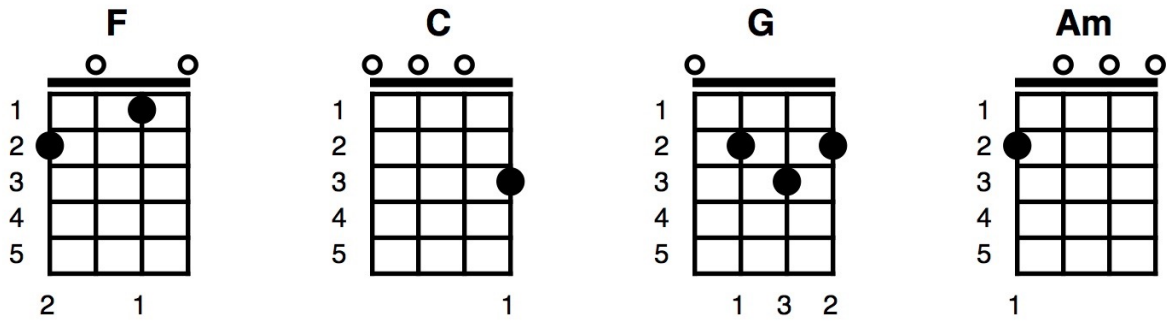

Look At Miss Ohio (ukulele version) written by Gillian Welch & David Rawlings

Intro:

| [F] [C] [G] [Am] [F] [C] [G] [G] |

[F] Oh me oh [C] my oh, [G] look at Miss O[Am]hio
 She's a[F]running around with her [C] rag-top down [G]
 She says I [F] wanna do right but [C] not right now [G]

Gonna [F] drive to At[C]lanta and [G] live out this [Am] fantasy
 [F] Running around with the [C] rag-top down [G]
 Yeah I [F] wanna do right but [C] not right now [G]

Instrumental break 1:

| [F] [C] [G] [Am] [F] [C] [G] [G] |