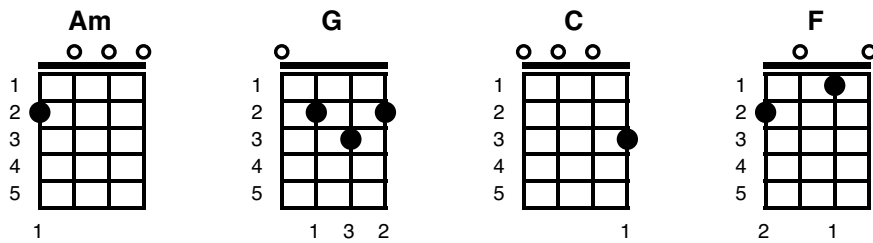

Riptide

Vance Joy

Key of Am

Intro:

I Am G C Am G C I

Verse 1:

Am G CC
I was scared of dentists and the dark,
Am G C C
I was scared of pretty girls and starting conversations,
Am G C
Oh all my friends are turning green,
Am G C
You're the magicians assistant in their dreams.
Am G C
Ooh, ooh ooh
Am G C(hold)
Ooh, and they come unstuck

Chorus:

Am G C
Lady, running down to the riptide,
C Am
taken away to the dark side,
G C
I wanna be your left hand man.
Am G C
I love you when you're singing that song and,
C Am
I got a lump in my throat 'cause
G C
you're gonna sing the words wrong

Am G C
Ooh, ooh ooh
Am G C (hold)
Ooh, and they come unstuck

Chorus:

Am G C
Lady, running down to the riptide,
C Am
taken away to the dark side,
G C
I wanna be your left hand man.
Am G C
I love you when you're singing that song and,
C Am
I got a lump in my throat 'cause
G C
you're gonna sing the words wrong

Strum once and hold:

Am **G** **C**
I swear she's destined for the screen,
Am **G** **C**
Closest thing to Michelle Pfeiffer that you've ever seen, oh

Chorus (play three times):

Am G **C**
Lady, running down to the riptide,
C **Am**
taken away to the dark side,
G **C**
I wanna be your left hand man.
Am G **C**
I love you when you're singing that song and,
C **Am**
I got a lump in my throat 'cause
G **C**
you're gonna sing the words wrong