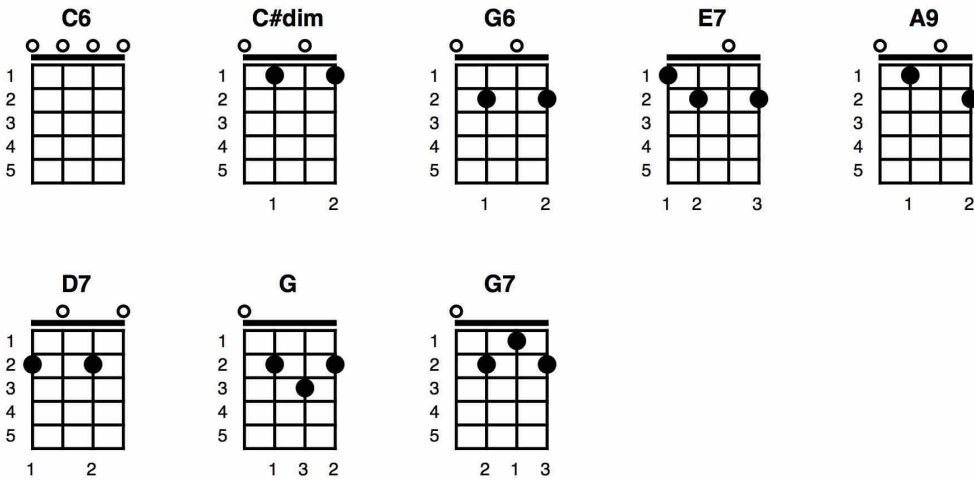

I Wish I Could Shimmy Like My Sister Kate

Clarence Williams and Armand Piron

Intro (same chords as chorus):

[C6] [C#dim] [G6] [E7] [A9] [D7] [G]

Verse 1:

[D7]If I could shimmy like my sister Kate
[G]Shake it like a bowl of jelly on a plate
[D7]My mama wanted to know last night
[G]How sister Kate could do it oh so nice
[D7]Now, all the boys in the neighborhood
[G]Knew Kate could shimmy and it's under[G7]stood
I [C6]may be [C#dim]late but I'll be [G6]up to [E7]date
When I can [A9]shimmy like my [D7]sister [G]Kate.
Oh [E7]yeah, [A9]shake it like my [D7]sister [G]Kate.

Verse 2:

[D7]I went to a dance with my sister Kate;
[G]Everybody there thought she danced so great;
[D7] I realized a thing or two,
[G]When I got wise to something new
[D7]When I looked at Kate, she was in a trance,
[G]And then I knew it was in her [G7]dance;
[C6]All the [C#dim]boys are [G6]going [E7]wild
Over [A9]sister [D7]Katie's [G]style.

Instrumental Verse (Ukulele and Kazoo)

[D7] [G] [D7] [G] [D7] [G] [G7]
[C6] [C#dim] [G6] [E7] [A9] [D7] [G]
[E7] [A9] [D7] [G]

Verse 3:

[D7]Now if I could shimmy like my sister Kate,
[G]Never stay home, stay out late
[D7]I get my self about as high as a kite
[G]You know I do it for you every night.
[D7]Now, all the boys in the neighborhood
[G]Knew Kate could shimmy, and it's mighty [G7]good
I [C6]know I'm [C#dim]late but I'll be [G6]up to [E7]date
When I can [A9]shimmy like my [D7]sister [G]Kate
I [E7]mean, [A9]shake it like my [D7]sister [G]Kate [E7]
[A9]Shimmy like my [D7]sister [G]Kate