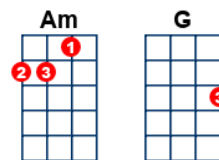

Verse 1 (softly in unison):

[Am]What shall we do with the drunken sailor?

[G]What shall we do with the drunken sailor?

[Am]What shall we do with the drunken sailor?

[G]Early in the [Am]morning

[Am]Way, hey and up she rises

[G]Way, hey and up she rises

[Am]Way, hey and up she rises

[G]Early in the [Am]morning

Verse 2 (soft but exasperated still unison):

[Am]Sling him in the long boat 'til he's sober

[G]Sling him in the long boat 'til he's sober

[Am]Shave his belly with a rusty razor

[G]Early in the [Am]morning

[Am]Way, hey and up she rises

[G]Way, hey and up she rises

[Am]Way, hey and up she rises

[G]Early in the [Am]morning

Verse 5 (with full volume harmony, counter melodies, whatever you can think up):

[G]Way, hey and up she rises

[Am]Way, hey and up she rises

[G]Early in the [Am](2 down strums and stop) morning