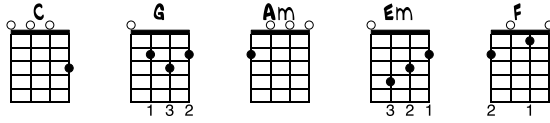

CANON IN C

UKULELE ORCHESTRA OF AMSTERDAM

PACHABEL

♩ = 96

A

UKE

1 C 2 G 3 Am 4 Em 5 F 6 C 7 F 8 G

mf