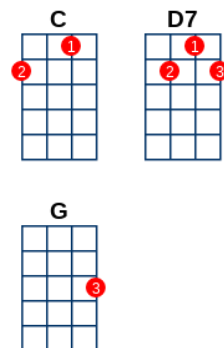

Playmate 2020-03-20

key:G, artist:Saxie Dowell (Willie Nelson recorded)

Willie Nelson - <https://www.youtube.com/watch?v=9h3qMF46UMQ>

(chart Created by Marilyn Kofmehl)

First note is G- 4/4 time – / 1 2 3 4 / 2 2 3 4 /

(words start on count 2 when you come in)

Intro: [G](4) [D7](4) [G](5)
Say, Say, Oh [C]Playmate, come out and [G]play with me
And bring your [D7]dollies, three
Climb up my [G]apple tree
Shout down my [C]rain-barrel
Slide down my [G]cellar door
And we'll be [D7]jolly friends forever [G](8) more