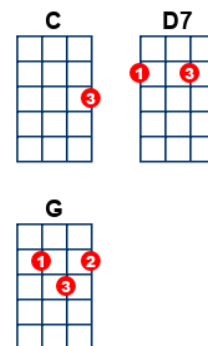

Playmate 2020-03-20

key:G, artist:Saxie Dowell (Willie Nelson recorded)

Willie Nelson - <https://www.youtube.com/watch?v=9h3qMF46UMQ>

(chart Created by Marilyn Kofmehl)

First note is G- 4/4 time - / 1 2 3 4 / 2 2 3 4 /

(words start on count 2 when you come in)

Intro: **[G]**(4) **[D7]**(4) **[G]**(5)

Say, Say, Oh **[C]**Playmate, come out and **[G]**play with me

And bring your **[D7]**dollies, three

Climb up my **[G]**apple tree

[D7]I could hear her **[G]**say

I'm sorry **[C]**Playmate I cannot **[G]**play with you

My dollies **[D7]**have the flu,

Boo, hoo, hoo, **[G]**hoo, hoo, hoo

Ain't got no **[C]**rain-barrel, Ain't got no **[G]**cellar door