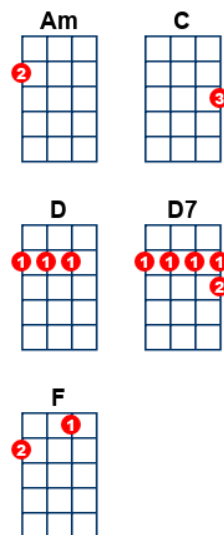

Night They Drove Old Dixie Down, The

key:C, artist:Joan Baez writer:Robbie Robertson

https://www.youtube.com/watch?v=X_eK9ERNChI Capo 1

[Am] Virgil [C] Caine is my name and
I [F] drove on the Danville [Am] Train
'Til [C] so much [Am] cavalry came and
[F] tore up the tracks a-[Am]gain
[F] In the winter of [C] '65,
We were [Am] hungry, just [F] barely alive
[Am] I took the train to [F] Richmond myself
It was a [C] time I re-[Am]member oh so [D] well [D7]

The [C] night they [F] drove old Dixie [C] down
And all the [Am] bells were ringin'
The [C] night they [F] drove old Dixie [C] down
And all the [Am] people were singin'
They went [C] na...na-na [Am] na-na-na na...
[D] Na-na na-na na [F] na na-na-na-na [Am]

[Am] Back with my wife in [C] Tennessee
When [F] one day she said to [Am] me
[C] "Virgil, [Am] quick come see
[F] There goes the Robert E. [Am] Lee!"
Now [F] I don't mind [C] choppin' wood, and
I [Am] don't care if the [F] money's no good
You [Am] take what you need and you [F] leave the rest
But they should [C] never have [Am] taken the very [D] best [D7]

The [C] night they [F] drove old Dixie [C] down, when all the [Am] bells were ringin'
The [C] night they [F] drove old Dixie [C] down and all the [Am] people were singin'
They went [C] na na-na [Am] na-na-na na [D] Na-na na-na na [F] na na-na-na-na [Am]