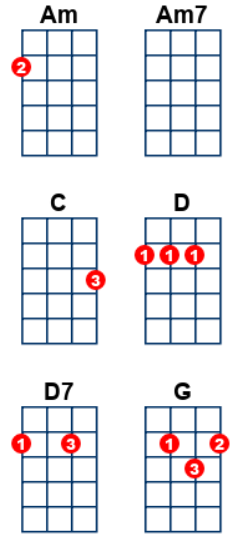

# Friend of the Devil

lyrics by Robert Hunter, music by Jerry Garcia and John Dawson

key:G, artist:Grateful Dead

<https://www.youtube.com/watch?v=XacvydVrhuI>

Intro:

[G](8) [C](8) [G](8) [C](8)

Verse 1:

[G]I lit out from Reno [C]I was trailed by twenty hounds  
[G]Didn't get to sleep that night [C]Til the morning came around

Chorus:

[D]Set out runnin' but I take my time, a  
[Am]friend of the devil is a friend of mine, if  
[D]I get home before daylight, I  
[Am]just might get some [C]sleep to[D]night. [D7]

Verse 3:

[G]I ran down to the levee [C]But the devil caught me there  
[G]He took my twenty-dollar bill [C]And vanished in the air

Chorus:

[D]Set out runnin' but I take my time, a  
[Am]friend of the devil is a friend of mine, if  
[D]I get home before daylight, I  
[Am]just might get some [C]sleep to[D]night. [D7]

Bridge:

[D]Got two reasons why I cry away each lonely night,  
[C]First one's named sweet Anne Marie, and  
she's my hearts delight.  
[D]Second one is prison, babe, the sheriff's on my trail, and  
[Am7]if he catches up with me, I'll [Am]spend my life in [D]jail. [D7]