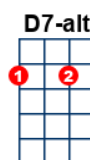

Walk Right In

key:C, artist:The Rooftop Singers writer:Erik Darling and Bill Swanoe

<https://www.youtube.com/watch?v=Kcanr77HcrU> (But in Ab)

[C] Walk right in, [A] sit right down,
[D7-alt] Daddy, let your [G7] mind roll [C] on. [G7]

[C] Walk right in, [A] sit right down,
[D7-alt] Daddy, let your [G7] mind roll [C] on. [G7]

[C] Walk right in, [A] sit right down,
[D7-alt] Daddy, let your mind roll [G7] on.

[C] Every-[Am/C]body's [C] talkin' [Am/C] 'bout a [C] new [Am/C]
way of [C] walkin' [Am/C],

[F] Do you want to [F7] lose your [D7-alt] mind?

[C] Walk right in, [A] sit right down,

[D7-alt] Daddy, let your [G7] mind roll [C] on. [G7]

[C] Walk right in, [A] sit right down,
[D7-alt] Baby, let your [G7] hair grow [C] long. [G7]

[C] Walk right in, [A] sit right down,

[D7-alt] Baby, let your [G7] hair grow [C] long. [G7]

[C] Walk right in, [A] sit right down,
[D7-alt] Daddy, let your [G7] mind roll [C] on. [G7]

[C] Walk right in, [A] sit right down,
[D7-alt] Daddy, let your mind roll [G7] on.