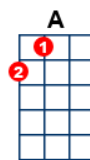

Walk Right In

key:C, artist:The Rooftop Singers writer:Erik Darling and Bill Swanoe

<https://www.youtube.com/watch?v=Kcanr77HcrU> (But in Ab)

[C] Walk right in, [A] sit right down,
[D7-alt] Daddy, let your [G7] mind roll [C] on. [G7]

[C] Walk right in, [A] sit right down,
[D7-alt] Daddy, let your [G7] mind roll [C] on. [G7]

[C] Walk right in, [A] sit right down,
[D7-alt] Daddy, let your mind roll [G7] on.

[C] Every-[Am/C]body's [C] talkin' [Am/C] 'bout a [C] new [Am/C]
way of [C] walkin' [Am/C],

[F] Do you want to [F7] lose your [D7-alt] mind?

[C] Walk right in, [A] sit right down,

[D7-alt] Daddy, let your [G7] mind roll [C] on. [G7]

[C] Walk right in, [A] sit right down,
[D7-alt] Baby, let your [G7] hair grow [C] long. [G7]

[F] Do you want to [F7] lose your [D7-alt] mind?

[C] Walk right in, [A] sit right down,

[D7-alt] Daddy, let your [G7] mind roll [C] on.

[D7-alt] Daddy, let your [G7] mind roll [C] on.