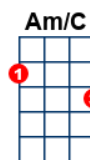

Walk Right In

key:C, artist:The Rooftop Singers writer:Erik Darling and Bill Swanoe

<https://www.youtube.com/watch?v=Kcanr77HcrU> (But in Ab)

[C] Walk right in, [A] sit right down,
[D7-alt] Daddy, let your [G7] mind roll [C] on. [G7]

[C] Walk right in, [A] sit right down,
[D7-alt] Daddy, let your [G7] mind roll [C] on. [G7]

[C] Walk right in, [A] sit right down,
[D7-alt] Daddy, let your mind roll [G7] on.

[C] Every-[Am/C]body's [C] talkin' [Am/C] 'bout a [C] new [Am/C]
way of [C] walkin' [Am/C],

[F] Do you want to [F7] lose your [D7-alt] mind?

[C] Walk right in, [A] sit right down,

[D7-alt] Daddy, let your [G7] mind roll [C] on. [G7]

[C] Walk right in, [A] sit right down,
[D7-alt] Baby, let your [G7] hair grow [C] long. [G7]

[F] Do you want to [F7] lose your [D7-alt] mind?

[C] Walk right in, [A] sit right down,

[D7-alt] Daddy, let your [G7] mind roll [C] on.

[D7-alt] Daddy, let your [G7] mind roll [C] on.