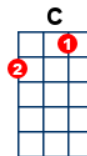

I'll Never Find Another You

key:C, artist:The Seekers writer:Tom Springfield

<https://www.youtube.com/watch?v=MsgXbSUMzR4> (in F)

Intro:

[C](2) [F](2) [G](4) [C](2) [F](2) [G](4)
[C](2) [F](2) [G](4) [C](2) [F](2) [G](4)

There's a [C] new world [F] somewhere,
they [D7] call the Promised [G] Land,
And I'll [C] be there [Em] someday,
if [F] you will hold my [G] hand,
I still [Am] need you there be[F]side me,
no [G] matter [F] what I [Em] do
[Dm] For I [C] know I'll [Am] never
[Dm] find, an[G7]other [C] you [F] [G]

There's a [C] new world [F] somewhere,
they [D7] call the Promised [G] Land,
And I'll [C] be there [Em] someday,
if [F] you will hold my [G] hand

But if [Am] I should lose your [F] love, dear,
I [G] don't know [F] what I'll [Em] do,
[Dm] For I [C] know I'll [Am] never
[Dm] find, an[G7]other [C] you [F] [G]
Another [C] you, [F] [G]
Another [C] you. [F] [C]