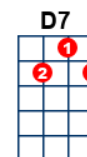

I'll Never Find Another You

key:C, artist:The Seekers writer:Tom Springfield

<https://www.youtube.com/watch?v=MsgXbSUMzR4> (in F)

Intro:

[C](2) [F](2) [G](4) [C](2) [F](2) [G](4)
[C](2) [F](2) [G](4) [C](2) [F](2) [G](4)

There's a [C] new world [F] somewhere,
they [D7] call the Promised [G] Land,
And I'll [C] be there [Em] someday,
if [F] you will hold my [G] hand,
I still [Am] need you there be[F]side me,
no [G] matter [F] what I [Em] do
[Dm] For I [C] know I'll [Am] never
[Dm] find, an[G7]other [C] you [F] [G]