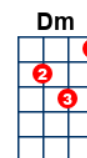

It's a [Am] long, long [F] journey,
so [C] stay [G7] by my [C] side,
When I [Am] walk through the [G] storm,
you'll [F] be my [G] guide, [F] be my [G] guide