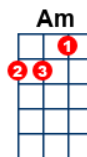

I'll Never Find Another You

key:C, artist:The Seekers writer:Tom Springfield

<https://www.youtube.com/watch?v=MsgXbSUMzR4> (in F)

Intro:

[C](2) [F](2) [G](4) [C](2) [F](2) [G](4)
[C](2) [F](2) [G](4) [C](2) [F](2) [G](4)

There's a [C] new world [F] somewhere,
they [D7] call the Promised [G] Land,
And I'll [C] be there [Em] someday,
if [F] you will hold my [G] hand,
I still [Am] need you there be[F]side me,
no [G] matter [F] what I [Em] do
[Dm] For I [C] know I'll [Am] never
[Dm] find, an[G7]other [C] you [F] [G]

There's a [C] new world [F] somewhere,
they [D7] call the Promised [G] Land,
And I'll [C] be there [Em] someday,
if [F] you will hold my [G] hand

But if [Am] I should lose your [F] love, dear,
I [G] don't know [F] what I'll [Em] do,
[Dm] For I [C] know I'll [Am] never
[Dm] find, an[G7]other [C] you [F] [G]
Another [C] you, [F] [G]
Another [C] you. [F] [C]