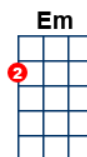

It's a [Am] long, long [F] journey,
so [C] stay [G7] by my [C] side,
When I [Am] walk through the [G] storm,
you'll [F] be my [G] guide, [F] be my [G] guide