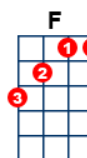

If they [C] gave me a [F] fortune,
my [D7] pleasure would be [G] small,
I could [C] lose it all to[Em]morrow,
and [F] never mind at [G] all,
But if [Am] I should lose your [F] love, dear,
I [G] don't know [F] what I'll [Em] do,
[Dm] For I [C] know I'll [Am] never
[Dm] find, an[G7]other [C] you [F] [G]