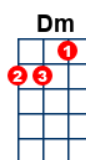

It's a [Am] long, long [F] journey,
so [C] stay [G7] by my [C] side,
When I [Am] walk through the [G] storm,
you'll [F] be my [G] guide, [F] be my [G] guide