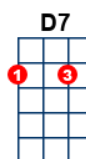

# I'll Never Find Another You

key:C, artist:The Seekers writer:Tom Springfield

<https://www.youtube.com/watch?v=MsgXbSUMzR4> (in F)

Intro:

[C](2) [F](2) [G](4) [C](2) [F](2) [G](4)  
[C](2) [F](2) [G](4) [C](2) [F](2) [G](4)

There's a [C] new world [F] somewhere,  
they [D7] call the Promised [G] Land,  
And I'll [C] be there [Em] someday,  
if [F] you will hold my [G] hand,  
I still [Am] need you there be[F]side me,  
no [G] matter [F] what I [Em] do  
[Dm] For I [C] know I'll [Am] never  
[Dm] find, an[G7]other [C] you [F] [G]

There's a [C] new world [F] somewhere,  
they [D7] call the Promised [G] Land,  
And I'll [C] be there [Em] someday,  
if [F] you will hold my [G] hand

But if [Am] I should lose your [F] love, dear,  
I [G] don't know [F] what I'll [Em] do,  
[Dm] For I [C] know I'll [Am] never  
[Dm] find, an[G7]other [C] you [F] [G]  
Another [C] you, [F] [G]  
Another [C] you. [F] [C]