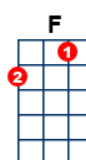

If they [C] gave me a [F] fortune,
my [D7] pleasure would be [G] small,
I could [C] lose it all to[Em]morrow,
and [F] never mind at [G] all,
But if [Am] I should lose your [F] love, dear,
I [G] don't know [F] what I'll [Em] do,
[Dm] For I [C] know I'll [Am] never
[Dm] find, an[G7]other [C] you [F] [G]