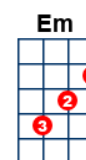

It's a [Am] long, long [F] journey,
so [C] stay [G7] by my [C] side,
When I [Am] walk through the [G] storm,
you'll [F] be my [G] guide, [F] be my [G] guide