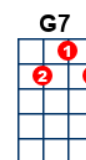

There's a [C] new world [F] somewhere,
they [D7] call the Promised [G] Land,
And I'll [C] be there [Em] someday,
if [F] you will hold my [G] hand

But if [Am] I should lose your [F] love, dear,
I [G] don't know [F] what I'll [Em] do,
[Dm] For I [C] know I'll [Am] never
[Dm] find, an[G7]other [C] you [F] [G]
Another [C] you, [F] [G]
Another [C] you. [F] [C]