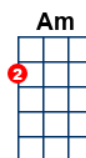

# I'll Never Find Another You

key:C, artist:The Seekers writer:Tom Springfield

<https://www.youtube.com/watch?v=MsgXbSUMzR4> (in F)

Intro:

[C](2) [F](2) [G](4) [C](2) [F](2) [G](4)  
[C](2) [F](2) [G](4) [C](2) [F](2) [G](4)

There's a [C] new world [F] somewhere,  
they [D7] call the Promised [G] Land,  
And I'll [C] be there [Em] someday,  
if [F] you will hold my [G] hand,  
I still [Am] need you there be[F]side me,  
no [G] matter [F] what I [Em] do  
[Dm] For I [C] know I'll [Am] never  
[Dm] find, an[G7]other [C] you [F] [G]