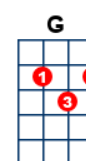

There's a [C] new world [F] somewhere,
they [D7] call the Promised [G] Land,
And I'll [C] be there [Em] someday,
if [F] you will hold my [G] hand

But if [Am] I should lose your [F] love, dear,
I [G] don't know [F] what I'll [Em] do,
[Dm] For I [C] know I'll [Am] never
[Dm] find, an[G7]other [C] you [F] [G]
Another [C] you, [F] [G]
Another [C] you. [F] [C]