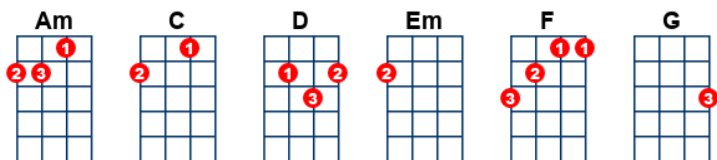

Take It Easy

key:G, artist:the Eagles writer:Jackson Browne and Glenn Frey

Eagles: <https://www.youtube.com/watch?v=rGeh1X-GI0A>

Well I'm a runn[G]in' down the road try'n to loosen my load
I've got [Em]seven women [D]on my [C]mind
[G]Four that wanna own me, [D]two that wanna stone me
[C]One says she's a friend of [G]mine
Take it [Em]easy, take it [C]ea[G]sy
Don't let the [Am]sound of your own [C]wheels drive you [Em]crazy [D]
Lighten [C]up while you still [G]can
Don't even [C]try to under[G]stand
Just find a [Am]place to make your [C]stand, and take it [G]easy

Well, I'm a stan[G]din' on a corner in Winslow, Arizona
Such a [Em]fine [D]sight to [C]see
It's a [G]girl my lord in a [D]flat-bed Ford
Slowin' [C]down to take a look at [G]me
Come on, [Em]baby, don't say [C]may[G]be
I gotta [Am]know if your sweet [C]love is gonna [Em]save m[D]e
We may [C]lose and we may [G]win,
Though we may [C]never be here a[G]gain
So open [Am]up I'm climbin' [C]in, so take it [G]easy

Well, I'm a [G]runnin' down the road tryin' to loosen my load
Got a [Em]world of trouble [D]on my [C]mind
[G]Lookin' for a lover who [D]won't blow my cover,
She's [C]so hard to [G]find
Take it [Em]easy, take it [C]ea[G]sy
Don't let the [Am]sound of your own [C]wheels make you [Em]crazy [D]
Come on [C]ba[G]by, don't say [C]may[G]be
I gotta [Am]know if your sweet [C]love is gonna [G]save me