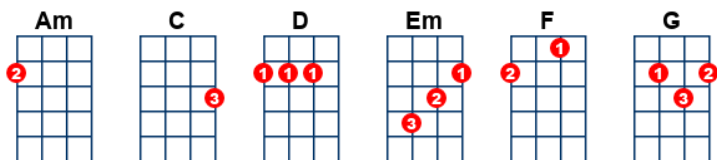

# Take It Easy

key:G, artist:the Eagles writer:Jackson Browne and Glenn Frey

Eagles: <https://www.youtube.com/watch?v=rGeh1X-GI0A>

Well I'm a runn[G]in' down the road try'n to loosen my load  
I've got [Em]seven women [D]on my [C]mind  
[G]Four that wanna own me, [D]two that wanna stone me  
[C]One says she's a friend of [G]mine  
Take it [Em]easy, take it [C]ea[G]sy  
Don't let the [Am]sound of your own [C]wheels drive you [Em]crazy [D]  
Lighten [C]up while you still [G]can  
Don't even [C]try to under[G]stand  
Just find a [Am]place to make your [C]stand, and take it [G]easy

Well, I'm a stan[G]din' on a corner in Winslow, Arizona  
Such a [Em]fine [D]sight to [C]see  
It's a [G]girl my lord in a [D]flat-bed Ford  
Slowin' [C]down to take a look at [G]me  
Come on, [Em]baby, don't say [C]may[G]be  
I gotta [Am]know if your sweet [C]love is gonna [Em]save m[D]e  
We may [C]lose and we may [G]win,  
Though we may [C]never be here a[G]gain  
So open [Am]up I'm climbin' [C]in, so take it [G]easy

Well, I'm a [G]runnin' down the road tryin' to loosen my load  
Got a [Em]world of trouble [D]on my [C]mind  
[G]Lookin' for a lover who [D]won't blow my cover,  
She's [C]so hard to [G]find  
Take it [Em]easy, take it [C]ea[G]sy  
Don't let the [Am]sound of your own [C]wheels make you [Em]crazy [D]  
Come on [C]ba[G]by, don't say [C]may[G]be  
I gotta [Am]know if your sweet [C]love is gonna [G]save me