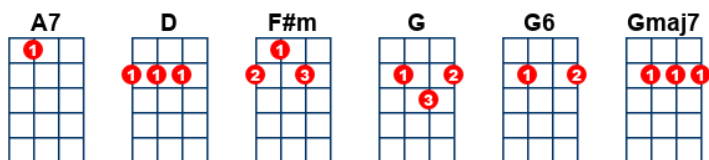

You Didn't Have To Be So Nice

written by John Sebastian

key:D, artist:The Lovin' Spoonful

<https://www.youtube.com/watch?v=YpZI8biFsn8>

[D] You didn't have to [F#m] be so nice,
[G] I would have liked you [A7] anyway.
[D] If you had just looked [F#m] once or twice,
[G] And gone upon your [A7] quiet way.

To [G] day, I [Gmaj7] said the [G6] time was [Gmaj7] right for [D] me to follow you.
[G] I [Gmaj7] knew I'd [G6] find you [Gmaj7] in a [D] day or two.
[A7] And it's true.

[D] You came upon a [F#m] quiet day,
[G] You simply seemed to [A7] take your place.
[D] I knew that it would [F#m] be that way,
[G] The minute that I [A7] saw your face.

[G](2) [Gmaj7](2) [G6](2) [Gmaj7](2) [D](8)
[G](2) [Gmaj7](2) [G6](2) [Gmaj7](2) [D](4) [A7](4)

To [G] day, I [Gmaj7] said the [G6] time was [Gmaj7] right for [D] me to follow you.
[G] I [Gmaj7] knew I'd [G6] find you [Gmaj7] in a [D] day or two.
[A7] And it's true.

[D] You didn't have to [F#m] be so nice,
[G] I would have liked you [A7] anyway.
[D] If you had just looked [F#m] once or twice,
[G] And gone upon your [A7] quiet way.

[G](2) [Gmaj7](2) [G6](2) [Gmaj7](2) [D](8)
[G](2) [Gmaj7](2) [G6](2) [Gmaj7](2) [D](4) [A7](4) [D](1)