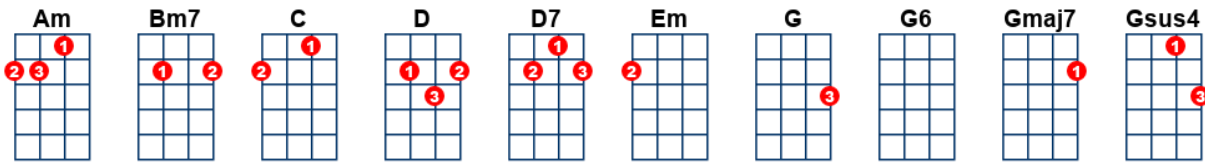

# Annie's Song

key:G, artist:John Denver writer:John Denver

<https://www.youtube.com/watch?v=1tqfUjLQAAg>

**[G](3) [Gsus4](3) [G](3) [Gsus4](3) [G](2)**

You **[Gsus4]** fill up my **[C]** sen**[D]**ses **[Em](2)**,  
Like a **[C]** night in the **[G]** forest **[Gmaj7](3) [G6](2)**  
Like the **[Gmaj7]** mountain in **[C]** spring**[Bm7]**time **[Am](2)**,  
Like a **[C]** walk in the **[D7]** rain (7 more beats)  
Like a storm in the **[C]** des**[D]**ert **[Em](2)**,  
Like a **[C]** sleepy blue **[G]** ocean **[Gmaj7](3) [G6](2)**  
You **[Gmaj7]** fill up my **[C]** sen**[Bm7]**ses **[Am](2)**,  
Come **[D7]** fill me a**[G]**gain **[Gsus4](3) [G](3)**

**[Gsus4]** Come let me **[C]** love **[D]** you **[Em](2)**,  
Let me **[C]** give my life **[G]** to you **[Gmaj7](3) [G6](2)**  
Let me **[Gmaj7]** drown in your **[C]** laugh**[Bm7]**ter **[Am](2)**  
Let me **[C]** die in your **[D7]** arms (7 more beats)  
Let me lay down be**[C]**side **[D]** you **[Em](2)**  
Let me al**[C]**ways be **[G]** with you **[Gmaj7](3) [G6](3)**  
**[Gmaj7]** Come let me **[C]** love **[Bm7]** you **[Am](2)**  
Come **[D7]** love me a**[G]**gain **[Gsus4](3) [G](2)**

You **[Gsus4]** fill up my **[C]** sen**[D]**ses **[Em](2)**,  
Like a **[C]** night in the **[G]** forest **[Gmaj7](3) [G6](2)**  
Like the **[Gmaj7]** mountain in **[C]** spring**[Bm7]**time **[Am](2)**,  
Like a **[C]** walk in the **[D7]** rain (7 more beats)  
Like a storm in the **[C]** des**[D]**ert **[Em](2)**,  
Like a **[C]** sleepy blue **[G]** ocean **[Gmaj7](3) [G6](2)**  
You **[Gmaj7]** fill up my **[C]** sen**[Bm7]**ses **[Am](2)**,  
Come **[D7]** fill me a**[G]**gain **[Gsus4](3) [G](3)**  
**[Gsus4](3) [G](3) [Gsus4](3) [G](1)**