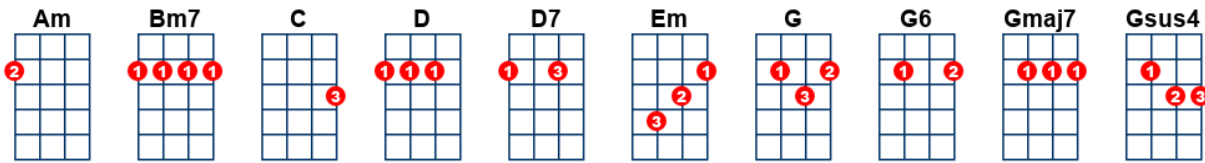

Annie's Song

key:G, artist:John Denver writer:John Denver

<https://www.youtube.com/watch?v=1tqfUjLQAAg>

[G](3) [Gsus4](3) [G](3) [Gsus4](3) [G](2)

You **[Gsus4]** fill up my **[C]** sen**[D]**ses **[Em](2)**,
Like a **[C]** night in the **[G]** forest **[Gmaj7](3) [G6](2)**
Like the **[Gmaj7]** mountain in **[C]** spring**[Bm7]**time **[Am](2)**,
Like a **[C]** walk in the **[D7]** rain (7 more beats)
Like a storm in the **[C]** des**[D]**ert **[Em](2)**,
Like a **[C]** sleepy blue **[G]** ocean **[Gmaj7](3) [G6](2)**
You **[Gmaj7]** fill up my **[C]** sen**[Bm7]**ses **[Am](2)**,
Come **[D7]** fill me a**[G]**gain **[Gsus4](3) [G](3)**

[Gsus4] Come let me **[C]** love **[D]** you **[Em](2)**,
Let me **[C]** give my life **[G]** to you **[Gmaj7](3) [G6](2)**
Let me **[Gmaj7]** drown in your **[C]** laugh**[Bm7]**ter **[Am](2)**
Let me **[C]** die in your **[D7]** arms (7 more beats)
Let me lay down be**[C]**side **[D]** you **[Em](2)**
Let me al**[C]**ways be **[G]** with you **[Gmaj7](3) [G6](3)**
[Gmaj7] Come let me **[C]** love **[Bm7]** you **[Am](2)**
Come **[D7]** love me a**[G]**gain **[Gsus4](3) [G](2)**

You **[Gsus4]** fill up my **[C]** sen**[D]**ses **[Em](2)**,
Like a **[C]** night in the **[G]** forest **[Gmaj7](3) [G6](2)**
Like the **[Gmaj7]** mountain in **[C]** spring**[Bm7]**time **[Am](2)**,
Like a **[C]** walk in the **[D7]** rain (7 more beats)
Like a storm in the **[C]** des**[D]**ert **[Em](2)**,
Like a **[C]** sleepy blue **[G]** ocean **[Gmaj7](3) [G6](2)**
You **[Gmaj7]** fill up my **[C]** sen**[Bm7]**ses **[Am](2)**,
Come **[D7]** fill me a**[G]**gain **[Gsus4](3) [G](3)**
[Gsus4](3) [G](3) [Gsus4](3) [G](1)