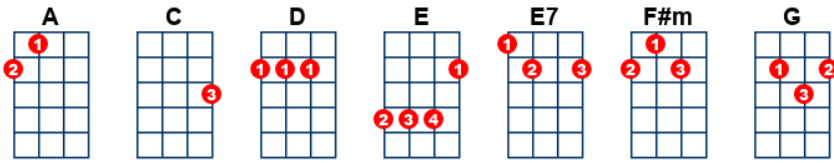

# Don't Bring Me Down

key:A, artist:Electric Light Orchestra (ELO) writer:Jeff Lynne

<https://www.youtube.com/watch?v=3zdc08XWRs>

[A](7) [D](1) [A](7) [D](1)

[A] You got me runnin', goin' outta my mind, [D]  
[A] You got me thinkin' that I'm wastin' my time.  
Don't bring me [D] down, no, no, no, no, [A] no..ah-oo-oo!  
I'll [C] tell you once more before I [G] get off the [D] floor,  
Don't bring me [A](8) down.

[A] You wanna stay out with your fancy friends [D]  
[A] I'm tellin' you, it's got to be the end.  
Don't bring me [D] down, no, no, no, no, [A] no..ah-oo-oo!  
I'll [C] tell you once more, before I [G] get off the [D] floor,  
Don't bring me [A](8) down.

Don't bring me [F#m] down..[A] (Grooss.) don't bring me [F#m] down.[A]  
(Grooss.)  
Don't bring me [F#m] down, [A] (Grooss)..don't bring me [E] do...[E7].wnnn.

[A] What happened to the girl I used to know, [D]  
[A] You let your mind out somewhere down the road.  
Don't bring me [D] down, no, no, no, no, [A] no..ah-oo-oo!  
I'll [C] tell you once more, before I [G] get off the [D] floor,  
Don't bring me [A](8) down.

**[A]** You got me shakin', got me runnin' away, **[D]**  
**[A]** You got me crawlin' up to you every day,  
Don't bring me **[D]** down, no, no, no, no, **[A]** no..ah-oo-oo!

I'll **[C]** tell you once more before I **[G]** get off the **[D]** floor,  
Don't bring me **[A]** down. (stop after last strum finishes ringing)