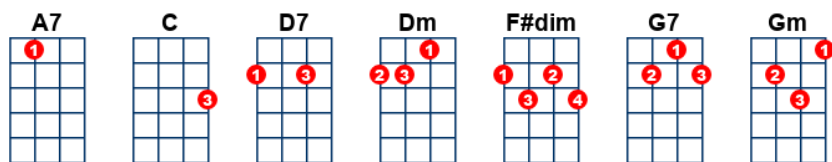

Blue Christmas 2020

key:C, artist:Elvis Presley writer: Billy Hayes and Jay W. Johnson

<https://www.youtube.com/watch?v=QipqXel5G4g>

first note G – 4/4 time – Intro: / 1 2 3 4 / 2 2 3 4 /

[C](4) [C](1)

[NC] I'll have a **[C]** blue Christmas with-**[G7]**out you,
I'll be so **[Dm]** blue just **[G7]** thinking a-**[C]**bout you.
Deco**[Gm]**rations of **[A7]** red on a **[Dm]** green Christmas tree,
[D7] Won't be the same dear, if **[G7]** you're not here with me.

[NC] And when those **[C]** blue snowflakes start **[G7]** fallin'
That's when those **[Dm]** blue **[G7]** memories start **[C]** callin'
You'll be **[Gm]** doin' all **[A7]** right with your **[Dm]** Christmas of **[D7]** white
But **[G7]** I'll have a blue, blue, blue, blue **[C]** Christmas.

[NC] I'll have a **[C]** blue Christmas that's **[G7]** certain
And when that **[Dm]** blue **[G7]** heartache starts **[C]** hurtin'
You'll be **[Gm]** doin' all **[A7]** right with your **[Dm]** Christmas of **[F#dim]** white
But **[G7]** I'll have a blue, blue, blue, blue **[C]** Christmas.

Yes **[G7]** I'll have a blue, blue, blue, blue **[C](4)** Christmas. **[C](1) [G7](1) [C](1)**