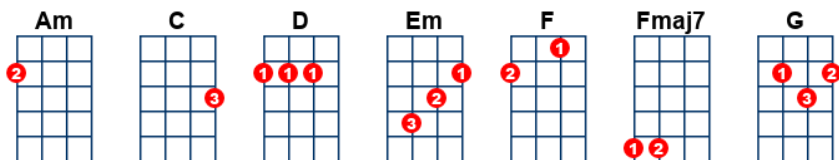

# Old Man

key:D, artist:Neil Young writer:Neil Young

[https://www.youtube.com/watch?v=An2a1\\_Do\\_fc](https://www.youtube.com/watch?v=An2a1_Do_fc)

Tutorial: <https://www.youtube.com/watch?v=kaEOgSm6Mqk>