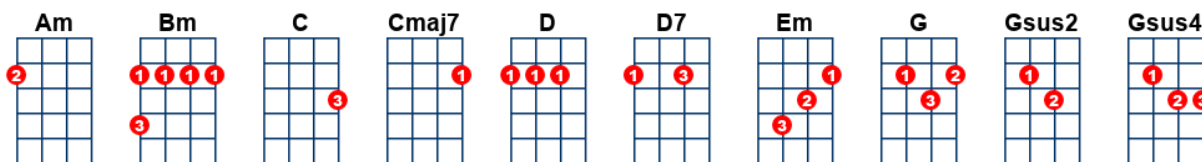

Turn Turn Turn 2020-12-11

key:G, artist:Byrds writer:Pete Seeger

Byrds: https://www.youtube.com/watch?v=W4ga_M5Zdn4 in G

[G] [Am] [Em] [D] [G] [Am] [Em] [D]
[G] [Am] [Em] [D] [G] [Am] [Em] [D]
[G] [Am] [Em] [D] [G] [Am] [Em] [D]

[NC] To every[G]thing [C] turn [Cmaj7] turn [D] turn
There is a [G] season [C] turn [Cmaj7] turn [D] turn
And a [C] time [Cmaj7] to every [Am] purpose [D7] under [G] heaven
[Gsus4] [G] [Gsus2] [G]

[G] A time to be [D] born a time to [G] die
A time to [D] plant a time to [G] reap
A time to [D] kill a time to [G] heal
A time to [C] laugh [Bm] a [Am] time [D7] to [G] weep
[Gsus4] [G] [Gsus2] [G]

[NC] To every[G]thing [C] turn [Cmaj7] turn [D] turn
There is a [G] season [C] turn [Cmaj7] turn [D] turn
And a [C] time [Cmaj7] to every [Am] purpose [D7] under [G] heaven
[Gsus4] [G] [Gsus2] [G]

[G] A time to build [D] up a time to break [G] down
A time to [D] dance a time to [G] mourn
[D] A time to cast away [G] stones
A time to [C] ga[Bm]ther [Am] stones [D7] to[G]gether
[Gsus4] [G] [Gsus2] [G]

[NC] To every**[G]**thing **[C]** turn **[Cmaj7]** turn **[D]** turn
There is a **[G]** season **[C]** turn **[Cmaj7]** turn **[D]** turn
And a **[C]** time **[Cmaj7]** to every **[Am]** purpose **[D7]** under **[G]** heaven
[Gsus4] [G] [Gsus2] [G] A time to be **[D]** born a time to **[G]** die
A time to **[D]** plant a time to **[G]** reap
A time to **[D]** kill a time to **[G]** heal
A time to **[C]** laugh **[Bm]** a **[Am]** time **[D7]** to **[G]** weep