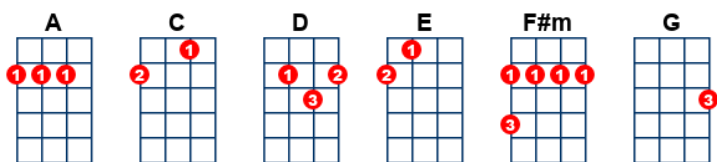

Don't Bring Me Down

key:A, artist:Electric Light Orchestra (ELO) writer:Jeff Lynne

<https://www.youtube.com/watch?v=3zdc08XWRs>

[A](16)

You got me runnin', goin' outta my mind,
You got me thinkin' that I'm wastin' my time.
Don't bring me **[D]** down, no, no, no, no, **[A]** no..ah-oo-oo!
I'll **[C]** tell you once more before I **[G]** get off the **[D]** floor,
Don't bring me **[A]**(8) down.

You wanna stay out with your fancy friends,
I'm tellin' you, it's got to be the end.
Don't bring me **[D]** down, no, no, no, no, **[A]** no..ah-oo-oo!
I'll **[C]** tell you once more, before I **[G]** get off the **[D]** floor,
Don't bring me **[A]**(8) down.

Don't bring me **[F#m]** down.. **[A]** (Grooss) don't bring me **[F#m]** down. **[A]** (Grooss)
Don't bring me **[F#m]** down, **[A]** (Grooss)..don't bring me **[E]**(8) down.

[A] What happened to the girl I used to know?
You let your mind out somewhere down the road.
Don't bring me **[D]** down, no, no, no, no, **[A]** no..ah-oo-oo!
I'll **[C]** tell you once more, before I **[G]** get off the **[D]** floor,
Don't bring me **[A]**(8) down.

[A](16) **[D]**(8) **[A]**(8)

I'll **[C]** tell you once more before I **[G]** get off the **[D]** floor,
Don't bring me **[A]** down. (stop after last strum finishes ringing)