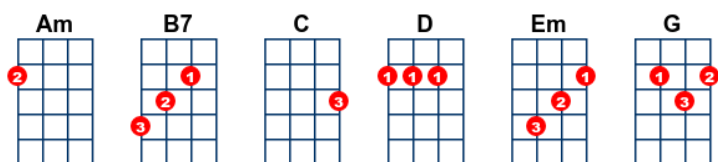

Light a Candle

from the album Fork in the Road – 2009

key:Em, artist:Neil Young

<https://www.youtube.com/watch?v=Dh3y2GyQxog>

[Em] Instead of cursing the darkness
Light a **[Am]** candle for where we're going
There's **[Em]** something a **[B7]** head worth looking **[Em]** for

When the light of time is on us
We will **[Am]** see our moment come
And the **[Em]** living soul in **[B7]** side will carry **[Em]** on

It's a **[C]** chance to give new **[G]** meaning
To **[D]** every move we **[Em]** make
Through the **[C]** caverns and the **[Em]** caves
Where we come **[B7]** from

Standard tuning tab:

```
A|----0h2--0-----|
E|-----3--0----0---|
C|-----2-----|
```

Instrumental:

[Em](8) **[Am]**(8) **[Em]**(4) **[B7]**(4) **[Em]**(4)

When the light of dawn is on us
We will **[Am]** see what we can be
And the **[Em]** ancient ones can **[B7]** sleep an easy **[Em]** sleep

Light a **[C]** candle in the **[G]** darkness

So **[D]** others might see a **[Em]** head

Light a **[C]** candle in the **[Em]** darkness

[B7] When you go

Standard tuning tab:

```
A|----0h2--0-----|
E|-----3--0-----|
C|-----2-----|
```