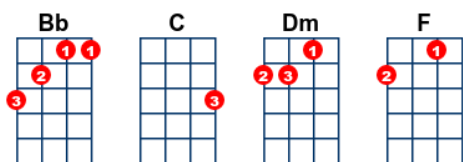

My Heart Will Go On

key:F, artist:Celine Dion writer:James Horner, Will Jennings

Celine Dion: <https://www.youtube.com/watch?v=Qz9RTOKpLsM> (But in E)

Intro: **[F] [C] [Bb] [C]**

[F] Every night in **[C]** my dreams
I **[Bb]** see you, I **[F]** feel **[C]** you,
[F] That is how I **[C]** know you go **[Bb]** on **[C]**

[F] Far across the **[C]** distance
And **[Bb]** spaces be**[F]**tween **[C]** us
[F] You have come to **[C]** show you go **[Bb]** on **[C]**

[Dm] Near, **[C]** far, wher**[Bb]**ever you **[C]** are
I be**[Dm]**lieve that the **[C]** heart does go **[Bb]** on **[C]**
[Dm] Once **[C]** more you **[Bb]** open the **[C]** door
And you're **[Dm]** here in my **[C]** heart
And my **[Bb]** heart will go **[C]** on and **[F]** on

[F] Love can touch us **[C]** one time
And **[Bb]** last for a **[F]** life**[C]**time
And **[F]** never let **[C]** go till we're **[Bb]** gone **[C]**

[F] Love was when I **[C]** loved you
One **[Bb]** true time I **[F]** hold **[C]** to
[F] In my life we'll **[C]** always go **[Bb]** on **[C]**

[Dm] Near, **[C]** far, wher**[Bb]**ever you **[C]** are
I be**[Dm]**lieve that the **[C]** heart does go **[Bb]** on **[C]**
[Dm] Once **[C]** more you **[Bb]** open the **[C]** door
And you're **[Dm]** here in my **[C]** heart
And my **[Bb]** heart will go **[C]** on and **[F]** on