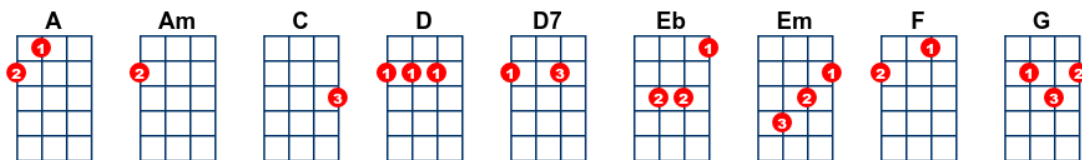

With a Little Help from My Friends

key:G, artist:The Beatles writer:Paul McCartney, John Lennon

The Beatles: <https://www.youtube.com/watch?v=0C58ttB2-Qg> (E)
Mmm I get [F] high with a little [C] help from my [G] friends
Mmm gonna [F] try with a little [C] help from my [G] friends [D7]

[G] What would you [D] think if I [Am] sang out of tune
Would you stand up and [D] walk out on [G] me
Lend me your [D] ears and I'll [Am] sing you a song
And I'll try not to [D] sing out of [G] key

Oh I get [F] by with a little [C] help from my [G] friends
Mmm I get [F] high with a little [C] help from my [G] friends
Mmm gonna [F] try with a little [C] help from my [G] friends [D7]