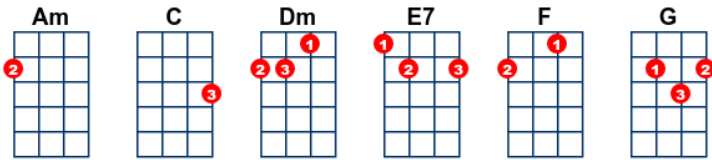

Somewhere Over the Rainbow-Wonderful World

key:C, artist:Israel IZ Kamakawiwo'olee writer: Harold Arlen , Yip Harburg , Bob Thiele (as George Douglas) and George David Weiss

<https://www.youtube.com/watch?v=w6vaesr7rxM>

[C] 00000 [G] 00000 [F] 00000 [C] 00000
[F] 00000 [E7] 00000 [Am] 00000 [F] 00000

[C] Somewhere [G] over the rainbow [F] way up [C] high
[F] And the [C] dreams that you dream of [G] once in a lulla-[Am]-by [F]
[C] Somewhere [G] over the rainbow [F] blue birds [C] fly
[F] And the [C] dreams that you dare to dream,
[G] really do come [Am] true [F]

Some[C]day I'll wish upon a star,
[G] wake up where the clouds are far be[Am]hind [F] me
Where [C] trouble melts like lemon drops
Way [G] high above the chimney tops is [Am] where you'll [F] find me

[C] Somewhere [G] over the rainbow [F] bluebirds [C] fly
[F] Birds fly [C] over the rainbow, [G] why then, oh why [Am] can't I? [F]

Well I see [C] trees of [G] green and [F] red roses [C] too,
[F] I'll watch them [C] bloom for [E7] me and [Am] you
And I [F] think to myself, [G] what a wonderful [Am] world [F]

Well I see [C] skies of [G] blue and I see [F] clouds of [C] white
The [F] bright blessed the [C] day – the [E7] dark sacred [Am] night
And I [F] think to myself, [G] what a wonderful [C] world [F] [C]