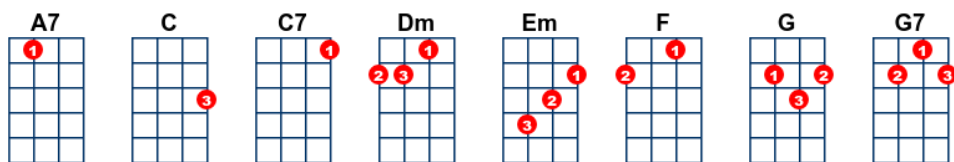

# Top of The World 2021-04-30

key:C, artist:The Carpenters writer:Richard Carpenter and John Bettis

<https://www.youtube.com/watch?v=Tt1MqAZ9XHw> in Bb

*first note G - 4/4 time - Intro: / 1 2 3 4 / 2 2 3 4 /*

[C] Such a feelin's [G] comin' [F] over [C] me  
There is [Em] wonder in most [Dm] every[G]thing I [C] see [C7]  
Not a [F] cloud in the [G] sky, got the [Em] sun in my [A7] eyes  
And I [Dm] won't be sur[F]prised if it's a [G7] dream

[N/C] I'm on the [C] top of the world lookin' [F] down on creation  
And the [C] only explan[Dm]ation [G] I can [C] find [C7]  
Is the [F] love that I've [G7] found ever [C] since you've been a-[F]round  
Your love's [C] put me at the [Dm] top [G] of the [C] world